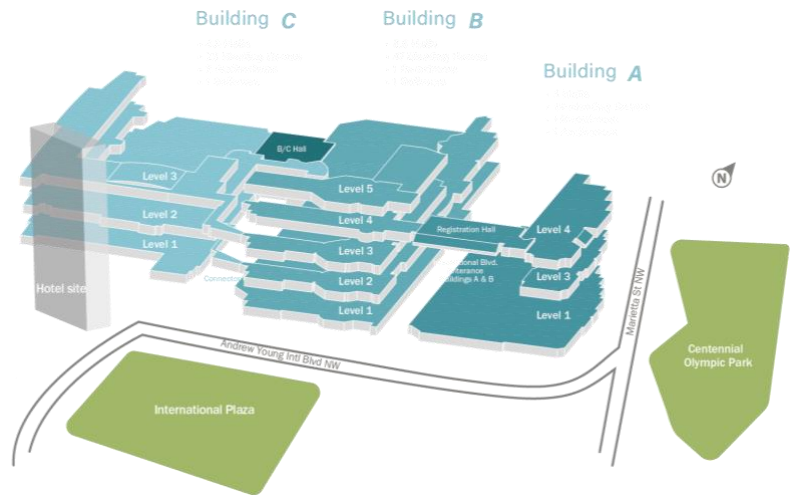

NATIONAL LEADERSHIP & SKILLS CONFERENCE

ATLANTA | JUNE 2023

Conference Venues

Georgia World Congress Center

The Georgia World Congress Center (GWCC), the new home of the National Leadership & Skills Conference, is one of the nation's premier destinations for conventions, trade shows, film production and more. Located in the heart of downtown Atlanta, GWCC offers 1.5 million square feet of prime exhibit space and is the world's largest LEED certified convention center. With three interconnected buildings, the GWCC offers a variety of flexible and spaces and hosts hundreds of world-class events each year. Steps from the convention center's doors, visitors will find 22-acre Centennial Olympic Park, state-of-the-art Mercedes-Benz Stadium (home to the Atlanta Falcons and Atlanta United), the Chick-fil-A College Football Hall of Fame, and the Atlanta Hawks' recently renovated nest, State Farm Arena.

While on-site directional signage at GWCC will be plentiful, you can get familiar with this venue using this virtual tour: bit.ly/nlsc-tourgwcc

State Farm Arena

State Farm Arena will host the Opening Session, Recognition Session, and Awards Session of NLSC. The venue is home to the Atlanta Hawks and has recently been named Best New Concert Venue in the United States by Pollstar. The arena is 680,000 square feet and has a capacity of nearly 20,000.